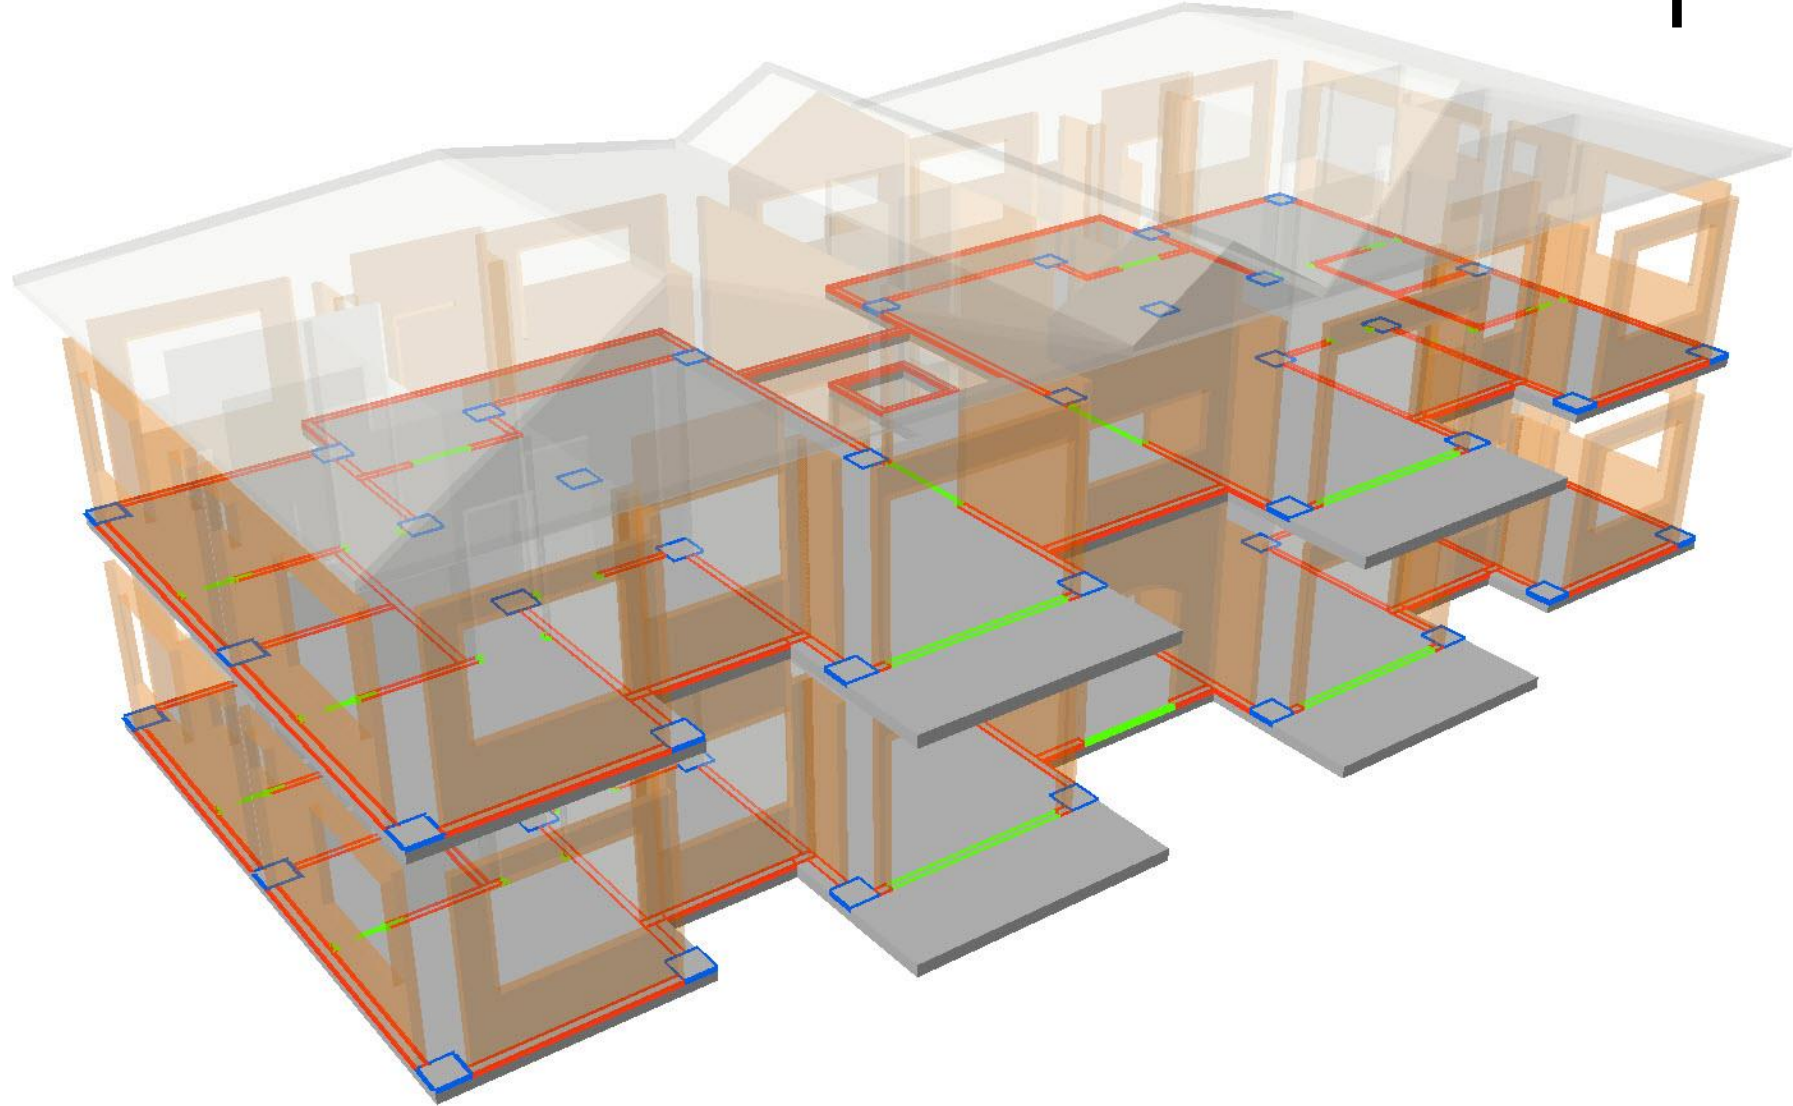

Phase 1: Identification of Indoor Spaces