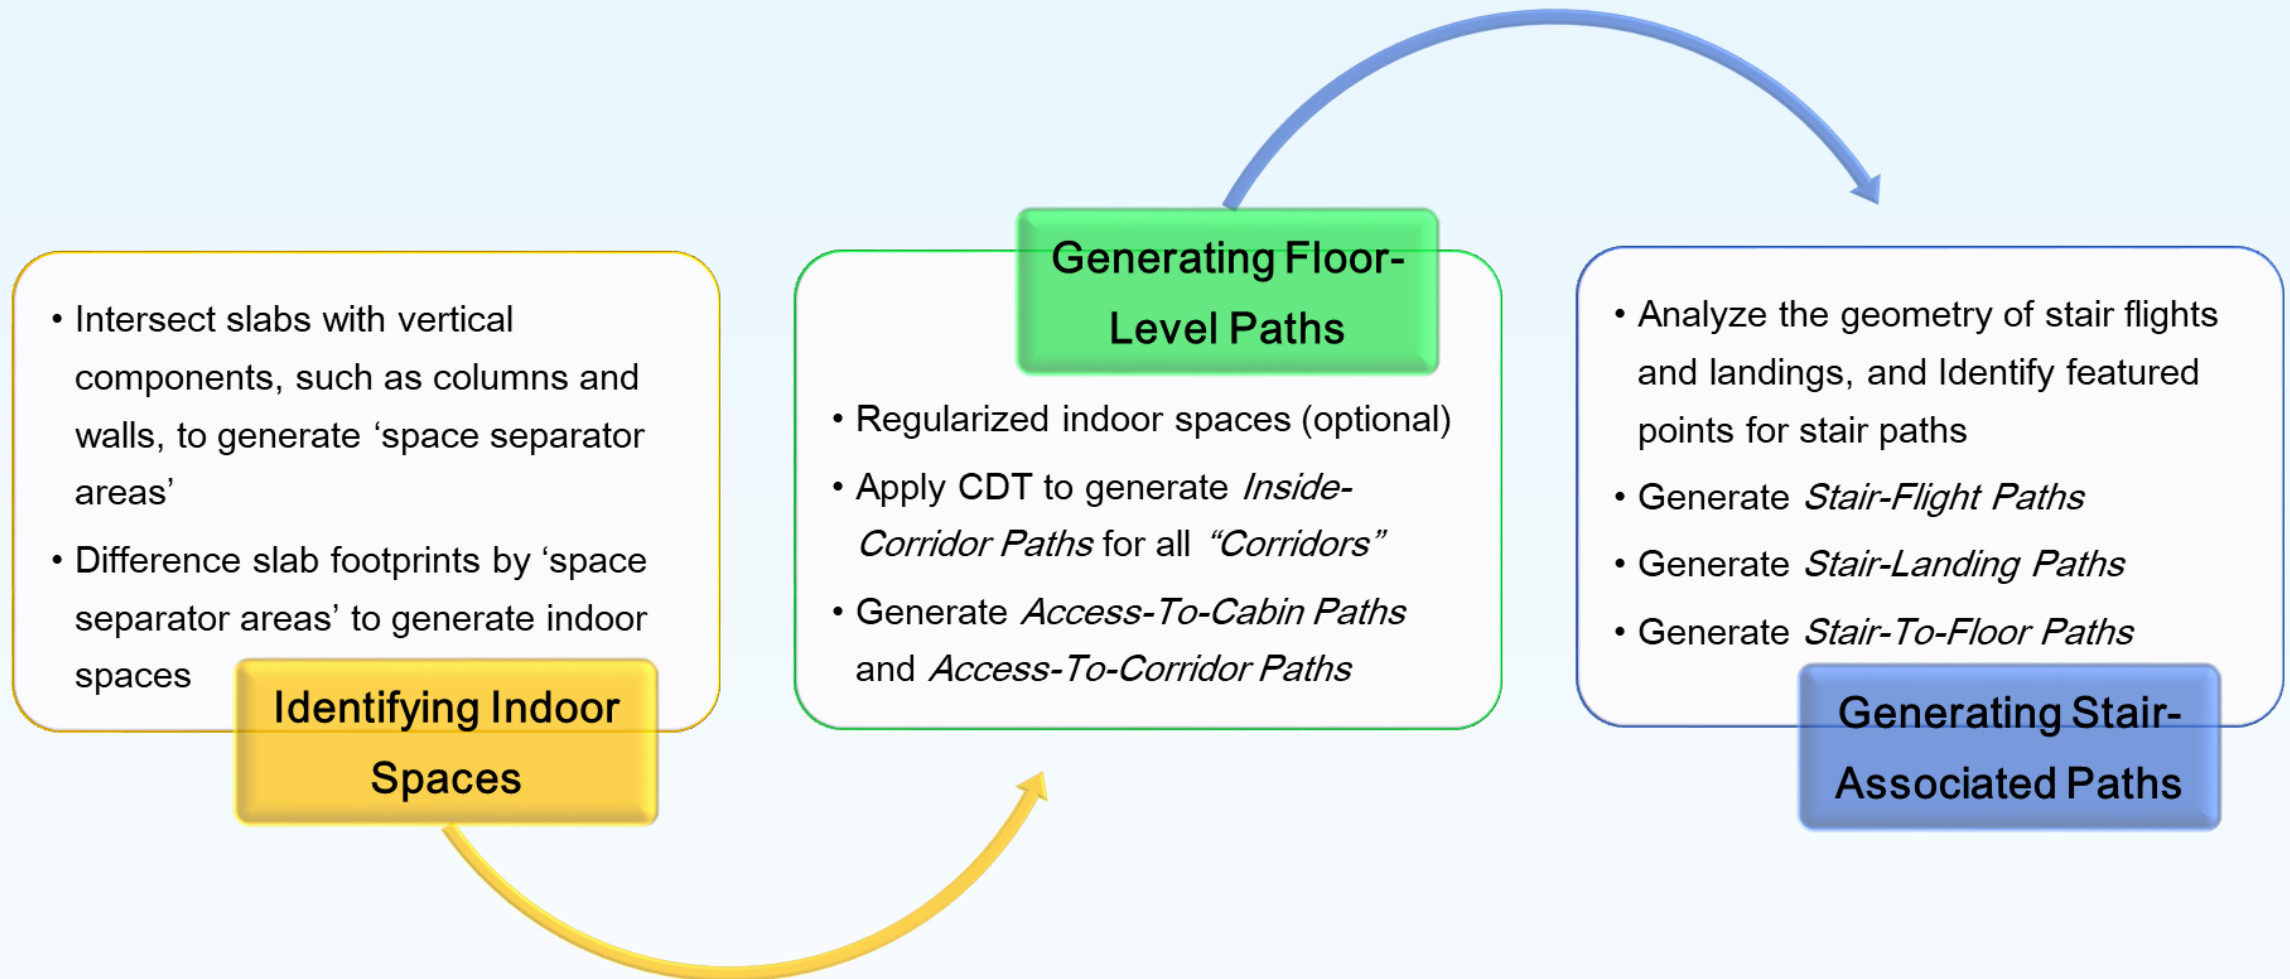

Options... Print Preview... Save As... Print Close

212873.27 2673831.326 Meters

Intelligent Generation of Indoor Topology  
(i-GIT) (Will Y. Lin, 2018)

Intelligent Generation of Indoor Topology  
(i-GIT) (Will Y. Lin, 2018)

Intelligent Generation of Indoor Topology  
(i-GIT) (Will Y. Lin, 2018)

# Phase 1: Identification of Indoor Spaces