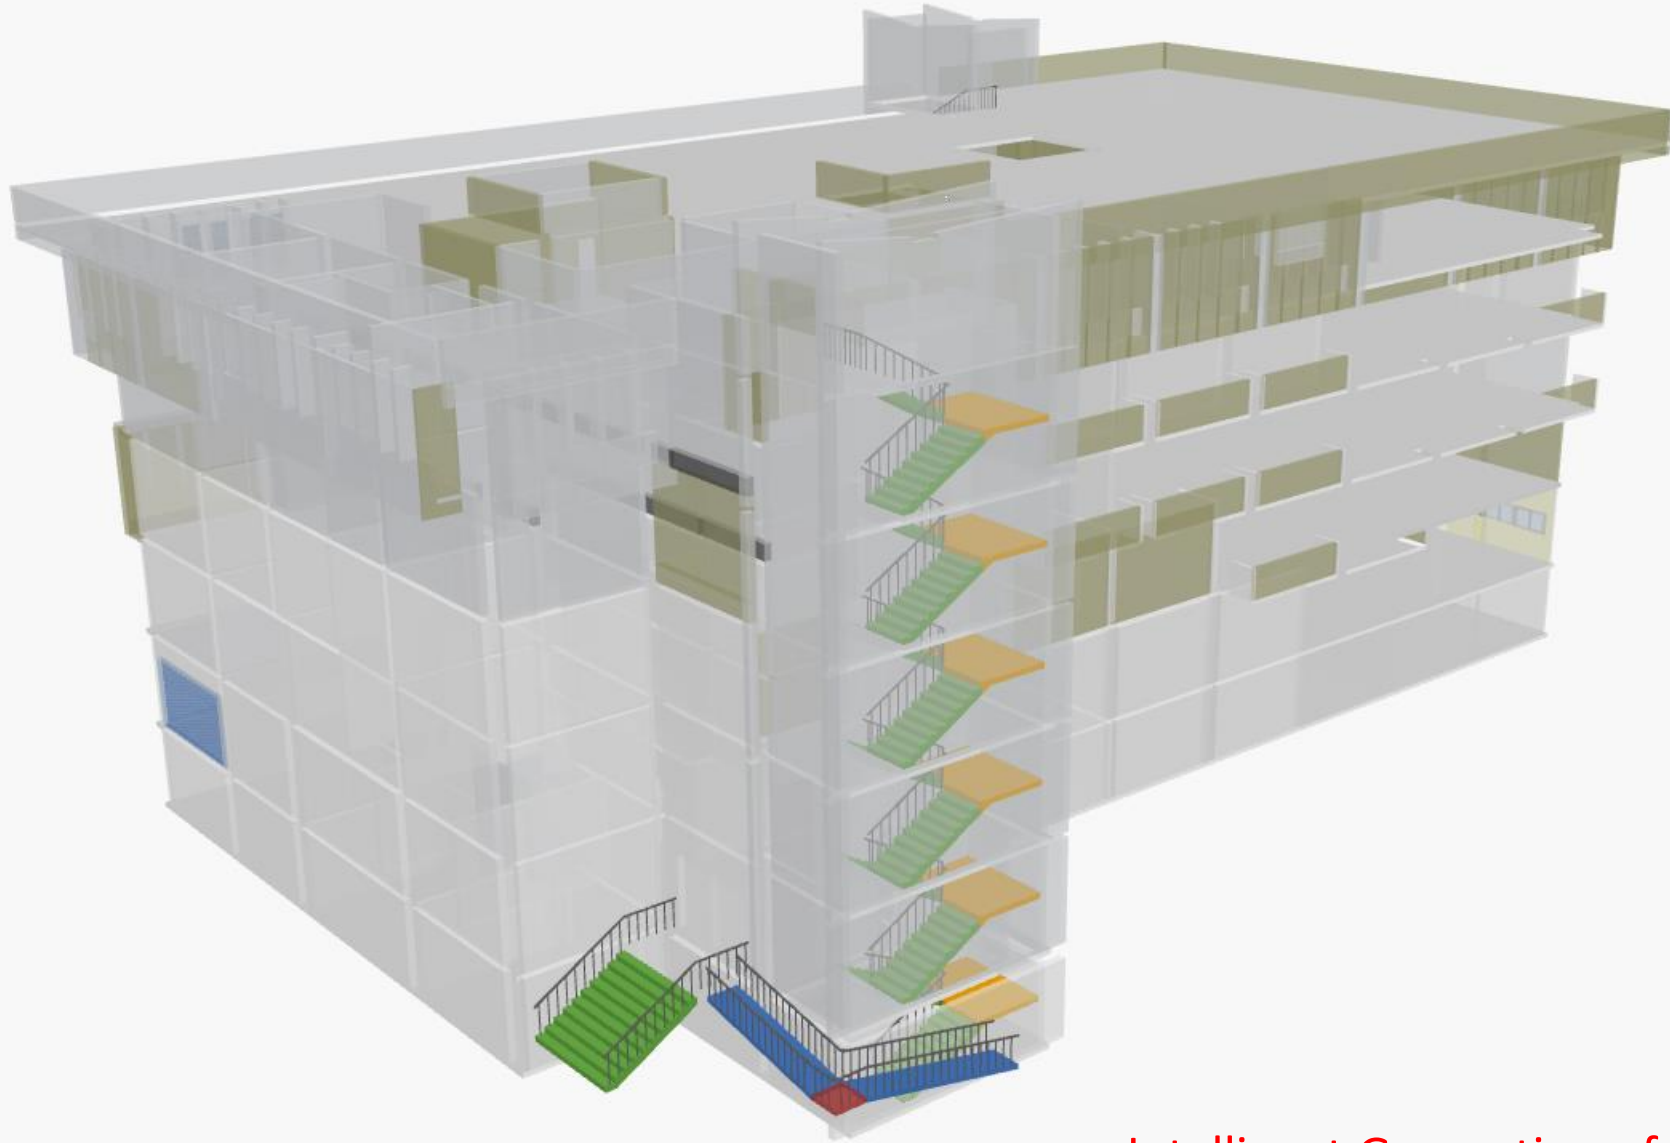

Options... Print Preview... Save As... Print Close

212873.27 2673831.326 Meters

Intelligent Generation of Indoor Topology  
(i-GIT) (Will Y. Lin, 2018)

Intelligent Generation of Indoor Topology  
(i-GIT) (Will Y. Lin, 2018)

Intelligent Generation of Indoor Topology  
(i-GIT) (Will Y. Lin, 2018)