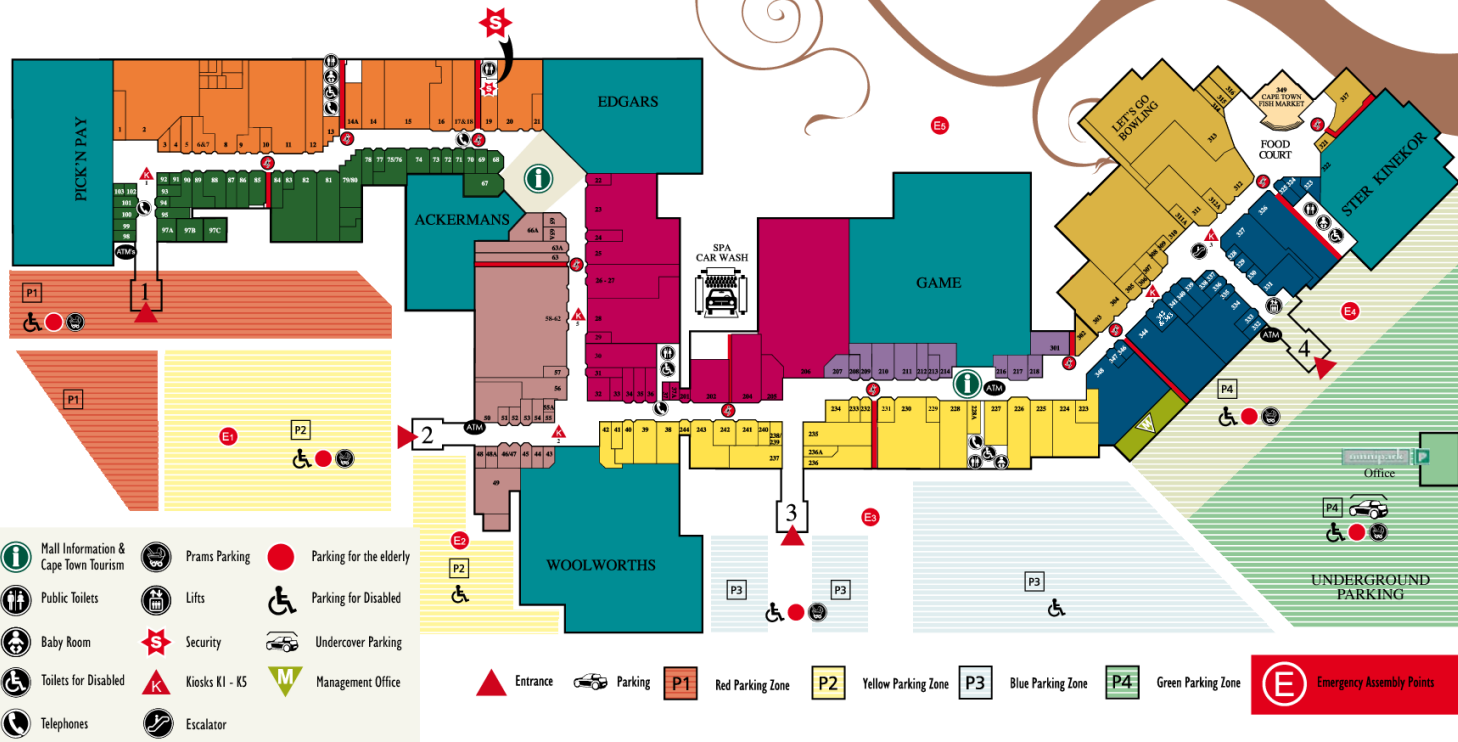

Current Indoor Wayfinding

Floor Plan Somerset Mall

Trading Hours: Monday - Saturday: 09h00 - 18h00 | Sunday & Public Holidays: 09h00 - 16h00

ANCHOR TENANTS

- Ackermans 021 851 0680
- Dion Wired 021 840 4000
- Edgars 021 851 2970
- Game 021 850 4720
- Pick'n Pay 021 852 7210
- Woolworths 021 850 1600

BANKS & BUREAUX DE CHANGE

JEWELLERY & ACCESSORIES

STATIONERY, BOOKS, NOVELTY & GIFTS

TRAVEL & SERVICES

- 40 AA Travel Experience 021 851 0827
- 103 Barkale 021 851 3916
- 98 Harvey World Travel 021 852 9847
- 330 PenTravel 021 850 5740
- Outside Spa Car Wash 021 851 3705
- 228A Telkom 021 851 0384
- 85 Tots Taxi's 082 477 4376
- 83 Yale Security Point 021 852 5482

HEALTH & BEAUTY

SPECIALTY SHOPS

- 9 Ancur 021 852 2273
- 5 About Cats and Dogs 021 852 0925
- 97B Aroma Liqueur 021 852 7114
- Kiosk 1 Bitlong Kiosk 082 821 0974
- Kiosk 2 Bitlong Kiosk 082 821 0974
- Kiosk 4 Bread Kiosk 082 576 2356
- 74 Cellina 021 851 1437
- 78 Curiosity Hut 021 851 1095
- 85 Dad's 021 852 7200
- 87 Elina 021 851 7021
- 100 Flower Emporium 021 851 0007
- 210 Frazer's Luggage 021 851 1720
- 86 Glomail 021 852 1888
- 99 Homemark 021 851 5033
- Kiosk 3 Ily Coffee Pod 083 651 6455
- 77 Scain 021 852 3358
- 10 Verimark Direct 021 851 1397

RESTAURANTS & CONVENIENCE FOODS

- 33 Cafe Ole 021 851 4845
- 234 Caffe Rossini 021 851 2653
- 51 Cake For Africa 021 852 8705
- 349 Cape Town Fish Market 021 850 4778
- 91 Crumbs 021 851 3923
- 317 Dodge City 021 851 0275
- 89 Fresh Stop 021 852 0973
- 16 House of Coffees 021 851 0833
- 97A iFC 021 852 9586
- 1 King Pie 021 851 2821
- 102 Marcel's Frozen Yoghurt 021 852 2513
- 236 Mugg & Bean 021 851 2318
- 316 Nando's 021 851 0255
- 223 Nino's 021 851 3590
- 227 Ocean Basket 021 851 2555
- 331 Panarotti's 021 851 3807
- 315 Scovones 021 852 0023
- 314 Simply Asia Somerset Mall 021 850 0224
- 321 Subway 021 850 0219
- 324 Sweet Star 021 851 6904
- 312 Tallahassee Spur 021 851 3868
- 40 Tamaret 021 852 7507
- 92 Tea & Coffee Beanery 021 851 5448
- 52 Vida e Cafe 021 852 0705
- 14 Wimpy 021 852 7233

SPORTS & OUTDOOR

CELLULAR & ELECTRONICS

- 73 BT Games 021 851 0368
- 84 Cell C 021 851 3816
- 329 Cellcity 021 851 0240
- 144 Computer Mania 021 852 1080
- 325 Computer Zone 021 851 0020
- 334 Incredible Connection 021 850 9600
- 4 MTN 021 852 3929
- 312a Virgin Mobile 021 851 0150
- 218 Vodacom 021 851 2740
- 88 Wodapop 021 852 9598

PHOTOGRAPHIC & MUSIC

- 46 & 47 Kodak Superfoto 021 852 6737
- 79 Musica 021 851 6635
- 326 Music Moods 021 851 0102

ENTERTAINMENT

- 313 Let's Go Bowling 021 850 0254
- 322 Star Kinekor 082 16789

FURNITURE & DÉCOR

SHOES

- 67 Chic Shoetique 021 851 3799
- 311A Shoe Lovers 021 851 3799
- 90 Green Cross 021 852 9802
- 70 Limited Edition 021 852 7607
- 241 Lullia 021 850 1934
- 36 Step High 021 852 5197
- 208 Zoom Shoes 021 852 2931

FASHION