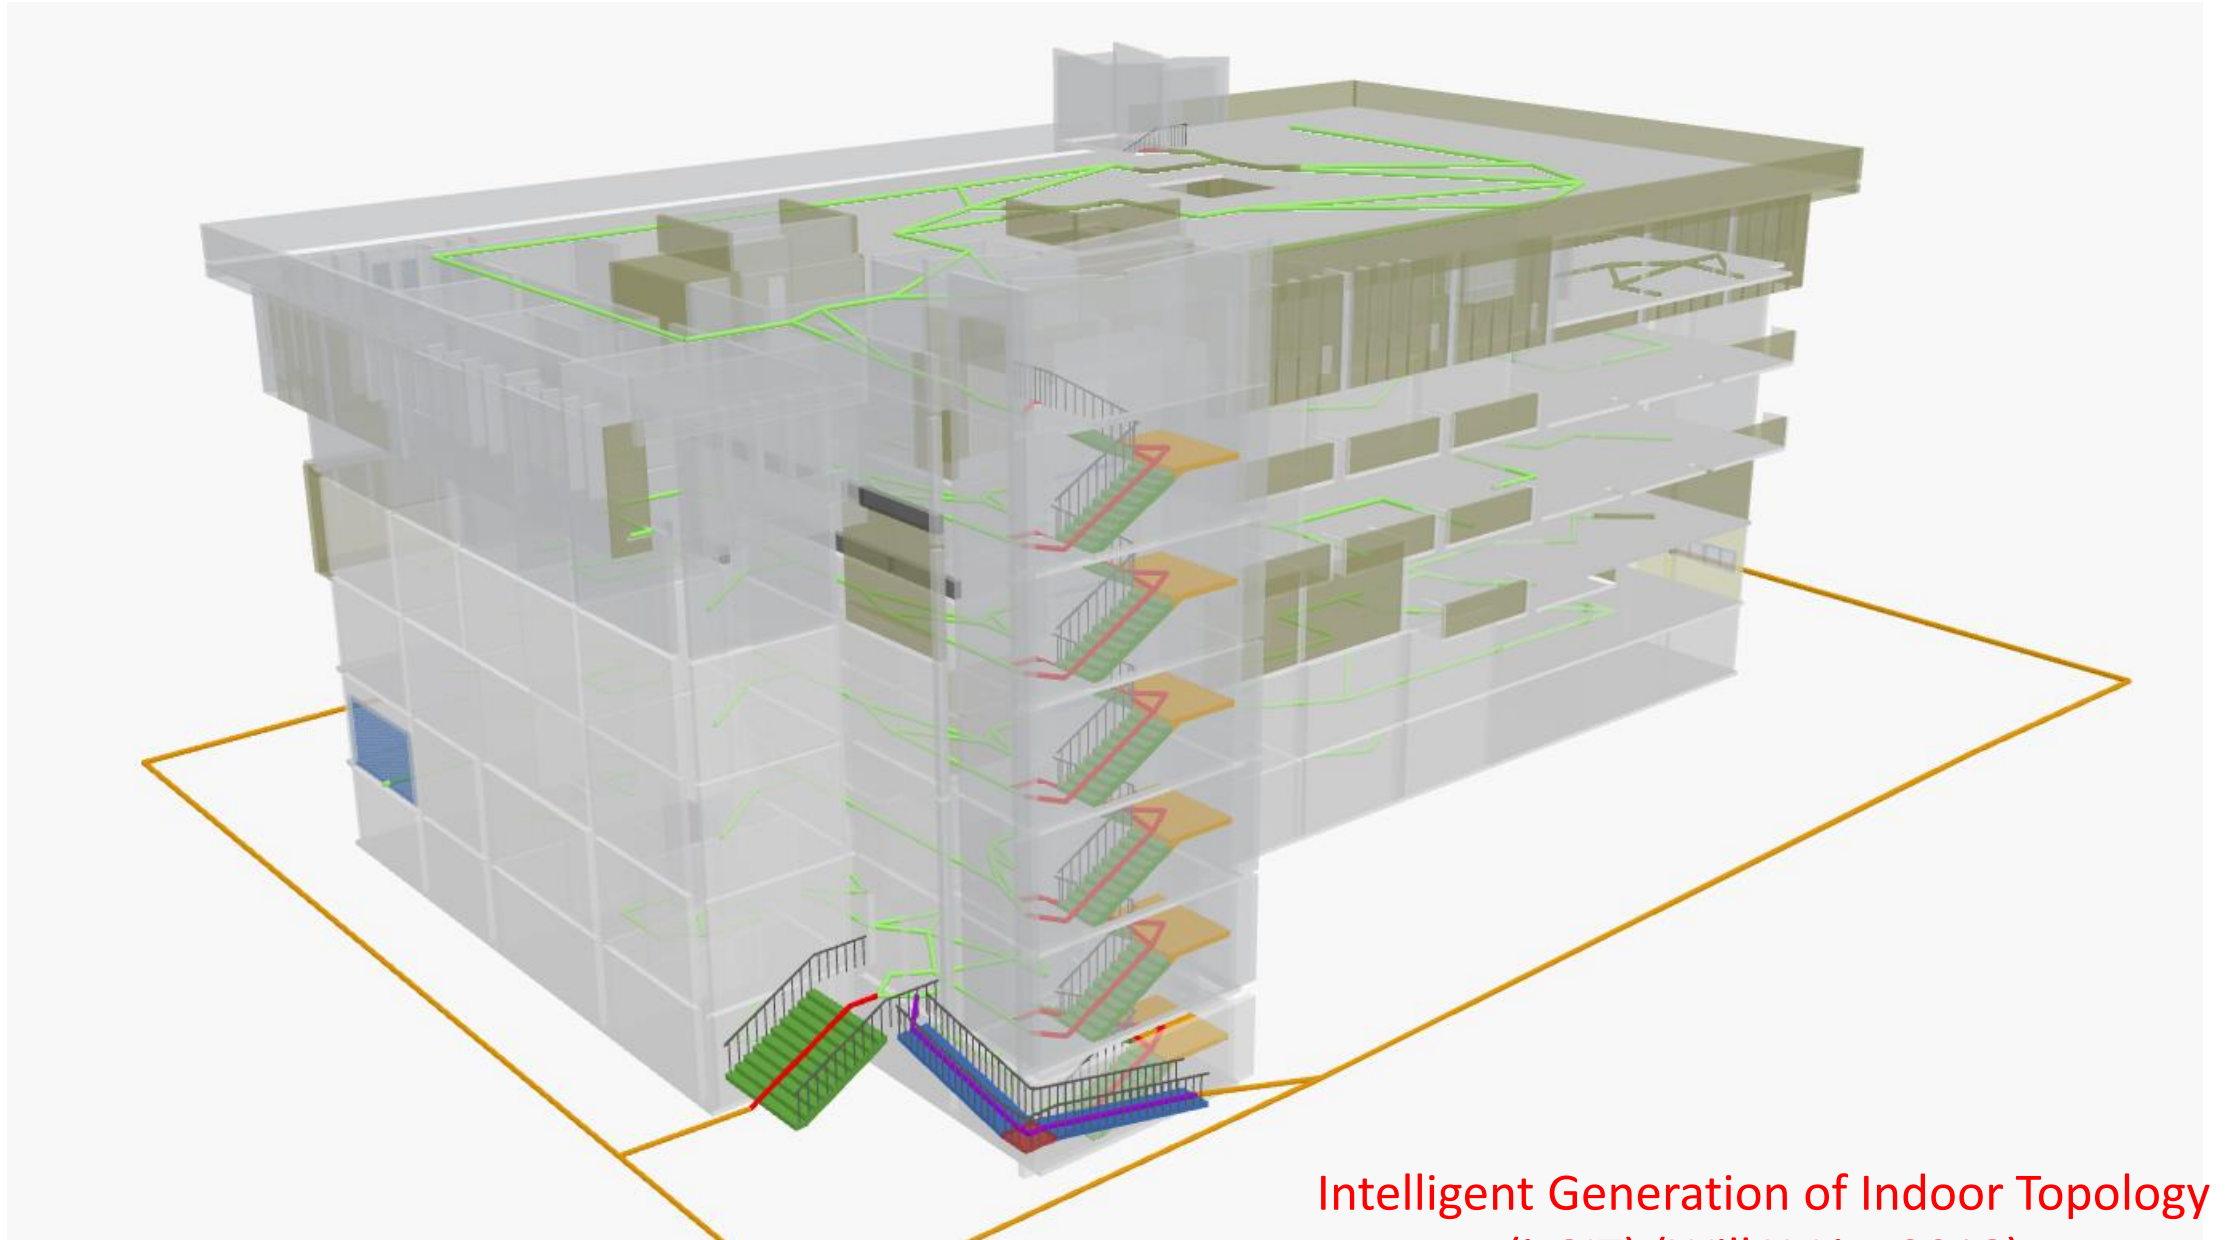

Options... Print Preview... Save As... Print Close

212873.27 2673831.326 Meters

Intelligent Generation of Indoor Topology  
(i-GIT) (Will Y. Lin, 2018)

Intelligent Generation of Indoor Topology  
(i-GIT) (Will Y. Lin, 2018)

Intelligent Generation of Indoor Topology  
(i-GIT) (Will Y. Lin, 2018)